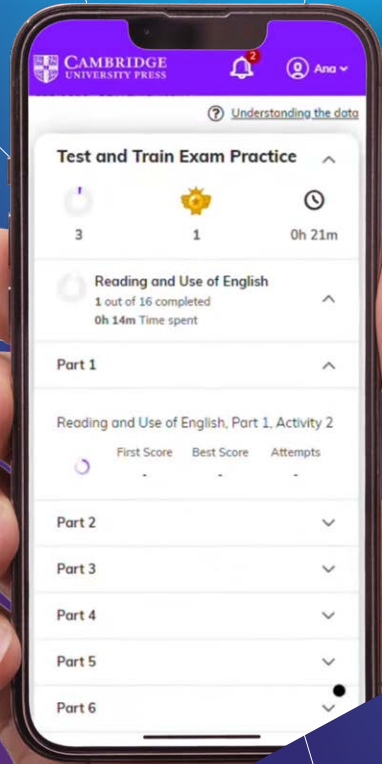

Why is Test & Train better?

6 sets of tasks per level

1

2

Test & Train targets a precise exam level

A focus on Exam Practice training, not just full tests

3

4

Data view
- Shows first score, best score, number of attempts

Training happens on every Exam Practice task:
- Multiple hints to guide learners.
- Feedback on why an answer is correct or incorrect
- Set up for independent study

5

All original and official content

6

7

Mobile-first - built to be used across any device

Contact us for more information.